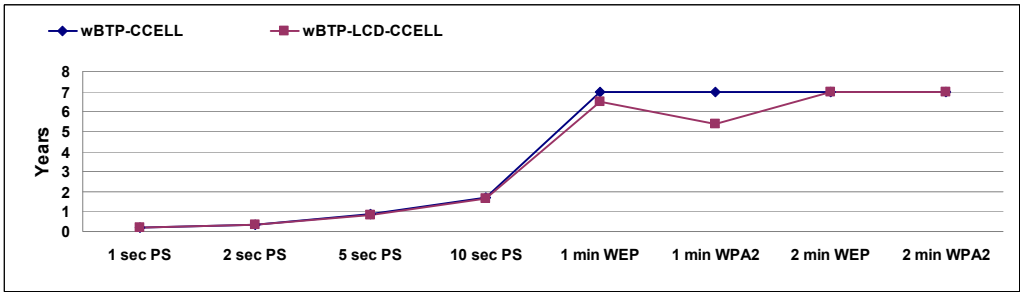

Table 6.3 Individual Models: Estimated C-CELL Battery Lifetime

| Update Rate/Mode | 1 sec PS | 2 sec PS | 5 sec PS | 10 sec PS | 1 min WEP | 1 min WPA2 | 2 min WEP | 2 min WPA2 |
|------------------|------------|------------|------------|-------------|-----------|------------|-----------|------------|
| wBTHP-CCELL | 1.4 months | 2.7 months | 6.8 months | 13.5 months | 5.3 years | 4.6 years | 7 years | 7 years |
| wBTHP-LCD-CCELL | 1.3 months | 2.7 months | 6.6 months | 13.1 months | 4.9 years | 4.3 years | 7 years | 7 years |

| Update Rate/Mode | 1 sec PS | 2 sec PS | 5 sec PS | 10 sec PS | 1 min WEP | 1 min WPA2 | 2 min WEP | 2 min WPA2 |
|------------------|------------|------------|-------------|-------------|-----------|------------|-----------|------------|
| wBTP-CCELL | 2.1 months | 4.2 months | 10.4 months | 20.5 months | 7 years | 7 years | 7 years | 7 years |
| wBTP-LCD-CCELL | 2 months | 4 months | 9.9 months | 19.5 months | 6.5 years | 5.4 years | 7 years | 7 years |

| Update Rate/Mode | 1 sec PS | 2 sec PS | 5 sec PS | 10 sec PS | 1 min WEP | 1 min WPA2 | 2 min WEP | 2 min WPA2 |
|------------------|------------|------------|------------|-------------|-----------|------------|-----------|------------|
| wTHP-CCELL | 1.6 months | 3.2 months | 7.9 months | 15.7 months | 6 years | 5 years | 7 years | 7 years |
| wTHP-LCD-CCELL | 1.6 months | 3.1 months | 7.7 months | 15.1 months | 5.5 years | 4.7 years | 7 years | 7 years |

| Update Rate/Mode | cont. PS | 1 sec PS | 2 sec PS | 5 sec PS | 10 sec PS | 1 min WEP | 1 min WPA2 | 2 min WEP | 2 min WPA2 |
|------------------|------------|------------|------------|------------|------------|-----------|------------|-----------|------------|
| wTC-CCELL | 0.5 months | 1.1 months | 2.2 months | 5.3 months | 9.9 months | 2.8 years | 2.6 years | 5 years | 4.6 years |
| wTC-LCD-CCELL | 0.6 months | 1.1 months | 2.2 months | 5.2 months | 9.6 months | 2.6 years | 2.4 years | 4.6 years | 4.3 years |