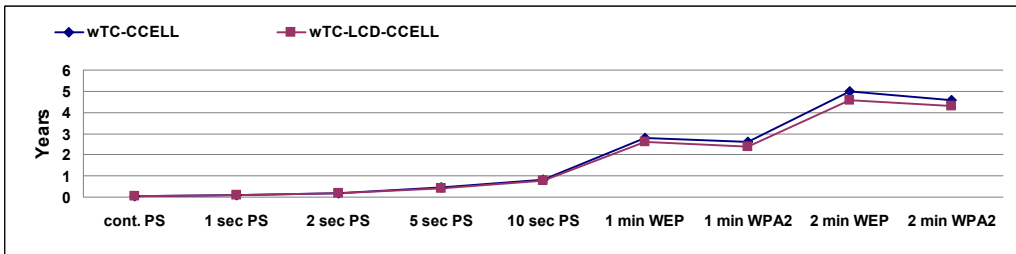

Table 6.3 Individual Models: Estimated C-CELL Battery Lifetime

| Update Rate/Mode | 1 sec PS | 2 sec PS | 5 sec PS | 10 sec PS | 1 min WEP | 1 min WPA2 | 2 min WEP | 2 min WPA2 |
|------------------|------------|------------|------------|-------------|-----------|------------|-----------|------------|
| wBTHP-CCELL | 1.4 months | 2.7 months | 6.8 months | 13.5 months | 5.3 years | 4.6 years | 7 years | 7 years |
| wBTHP-LCD-CCELL | 1.3 months | 2.7 months | 6.6 months | 13.1 months | 4.9 years | 4.3 years | 7 years | 7 years |

| Update Rate/Mode | 1 sec PS | 2 sec PS | 5 sec PS | 10 sec PS | 1 min WEP | 1 min WPA2 | 2 min WEP | 2 min WPA2 |
|------------------|------------|------------|-------------|-------------|-----------|------------|-----------|------------|
| wBTP-CCELL | 2.1 months | 4.2 months | 10.4 months | 20.5 months | 7 years | 7 years | 7 years | 7 years |
| wBTP-LCD-CCELL | 2 months | 4 months | 9.9 months | 19.5 months | 6.5 years | 5.4 years | 7 years | 7 years |

| Update Rate/Mode | 1 sec PS | 2 sec PS | 5 sec PS | 10 sec PS | 1 min WEP | 1 min WPA2 | 2 min WEP | 2 min WPA2 |
|------------------|------------|------------|------------|-------------|-----------|------------|-----------|------------|
| wTHP-CCELL | 1.6 months | 3.2 months | 7.9 months | 15.7 months | 6 years | 5 years | 7 years | 7 years |
| wTHP-LCD-CCELL | 1.6 months | 3.1 months | 7.7 months | 15.1 months | 5.5 years | 4.7 years | 7 years | 7 years |

| Update Rate/Mode | cont. PS | 1 sec PS | 2 sec PS | 5 sec PS | 10 sec PS | 1 min WEP | 1 min WPA2 | 2 min WEP | 2 min WPA2 |
|------------------|------------|------------|------------|------------|------------|-----------|------------|-----------|------------|
| wTC-CCELL | 0.5 months | 1.1 months | 2.2 months | 5.3 months | 9.9 months | 2.8 years | 2.6 years | 5 years | 4.6 years |
| wTC-LCD-CCELL | 0.6 months | 1.1 months | 2.2 months | 5.2 months | 9.6 months | 2.6 years | 2.4 years | 4.6 years | 4.3 years |