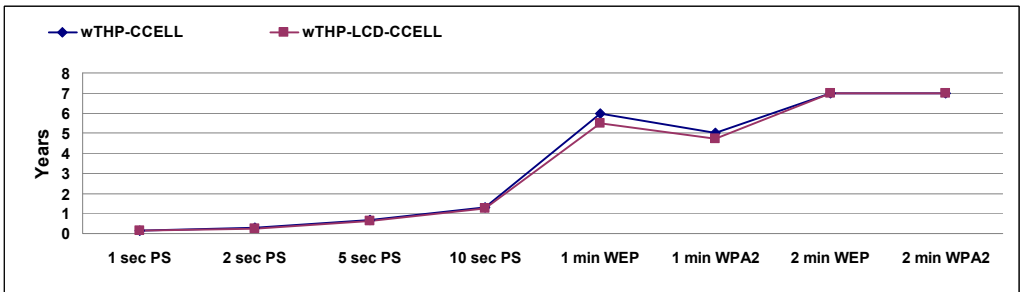

Table 6.3 Individual Models: Estimated C-CELL Battery Lifetime

| Update Rate/Mode | 1 sec PS | 2 sec PS | 5 sec PS | 10 sec PS | 1 min WEP | 1 min WPA2 | 2 min WEP | 2 min WPA2 |
|------------------|------------|------------|------------|-------------|-----------|------------|-----------|------------|
| wBTHP-CCELL | 1.4 months | 2.7 months | 6.8 months | 13.5 months | 5.3 years | 4.6 years | 7 years | 7 years |
| wBTHP-LCD-CCELL | 1.3 months | 2.7 months | 6.6 months | 13.1 months | 4.9 years | 4.3 years | 7 years | 7 years |

| Update Rate/Mode | 1 sec PS | 2 sec PS | 5 sec PS | 10 sec PS | 1 min WEP | 1 min WPA2 | 2 min WEP | 2 min WPA2 |
|------------------|------------|------------|-------------|-------------|-----------|------------|-----------|------------|
| wBTP-CCELL | 2.1 months | 4.2 months | 10.4 months | 20.5 months | 7 years | 7 years | 7 years | 7 years |
| wBTP-LCD-CCELL | 2 months | 4 months | 9.9 months | 19.5 months | 6.5 years | 5.4 years | 7 years | 7 years |

| Update Rate/Mode | 1 sec PS | 2 sec PS | 5 sec PS | 10 sec PS | 1 min WEP | 1 min WPA2 | 2 min WEP | 2 min WPA2 |
|------------------|------------|------------|------------|-------------|-----------|------------|-----------|------------|
| wTHP-CCELL | 1.6 months | 3.2 months | 7.9 months | 15.7 months | 6 years | 5 years | 7 years | 7 years |
| wTHP-LCD-CCELL | 1.6 months | 3.1 months | 7.7 months | 15.1 months | 5.5 years | 4.7 years | 7 years | 7 years |

| Update Rate/Mode | cont. PS | 1 sec PS | 2 sec PS | 5 sec PS | 10 sec PS | 1 min WEP | 1 min WPA2 | 2 min WEP | 2 min WPA2 |
|------------------|------------|------------|------------|------------|------------|-----------|------------|-----------|------------|
| wTC-CCELL | 0.5 months | 1.1 months | 2.2 months | 5.3 months | 9.9 months | 2.8 years | 2.6 years | 5 years | 4.6 years |
| wTC-LCD-CCELL | 0.6 months | 1.1 months | 2.2 months | 5.2 months | 9.6 months | 2.6 years | 2.4 years | 4.6 years | 4.3 years |