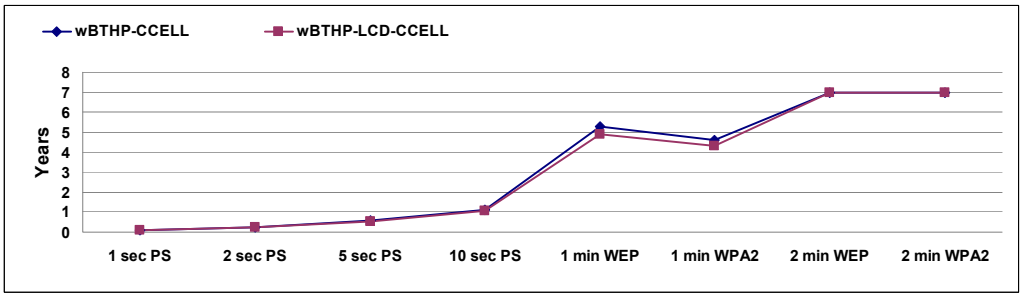

Table 6.3 Individual Models: Estimated C-CELL Battery Lifetime

| Update Rate/Mode | 1 sec PS | 2 sec PS | 5 sec PS | 10 sec PS | 1 min WEP | 1 min WPA2 | 2 min WEP | 2 min WPA2 |
|------------------|------------|------------|------------|-------------|-----------|------------|-----------|------------|
| wBTHP-CCELL | 1.4 months | 2.7 months | 6.8 months | 13.5 months | 5.3 years | 4.6 years | 7 years | 7 years |
| wBTHP-LCD-CCELL | 1.3 months | 2.7 months | 6.6 months | 13.1 months | 4.9 years | 4.3 years | 7 years | 7 years |

| Update Rate/Mode | 1 sec PS | 2 sec PS | 5 sec PS | 10 sec PS | 1 min WEP | 1 min WPA2 | 2 min WEP | 2 min WPA2 |
|------------------|------------|------------|-------------|-------------|-----------|------------|-----------|------------|
| wBTP-CCELL | 2.1 months | 4.2 months | 10.4 months | 20.5 months | 7 years | 7 years | 7 years | 7 years |
| wBTP-LCD-CCELL | 2 months | 4 months | 9.9 months | 19.5 months | 6.5 years | 5.4 years | 7 years | 7 years |

| Update Rate/Mode | 1 sec PS | 2 sec PS | 5 sec PS | 10 sec PS | 1 min WEP | 1 min WPA2 | 2 min WEP | 2 min WPA2 |
|------------------|------------|------------|------------|-------------|-----------|------------|-----------|------------|
| wTHP-CCELL | 1.6 months | 3.2 months | 7.9 months | 15.7 months | 6 years | 5 years | 7 years | 7 years |
| wTHP-LCD-CCELL | 1.6 months | 3.1 months | 7.7 months | 15.1 months | 5.5 years | 4.7 years | 7 years | 7 years |

| Update Rate/Mode | cont. PS | 1 sec PS | 2 sec PS | 5 sec PS | 10 sec PS | 1 min WEP | 1 min WPA2 | 2 min WEP | 2 min WPA2 |
|------------------|------------|------------|------------|------------|------------|-----------|------------|-----------|------------|
| wTC-CCELL | 0.5 months | 1.1 months | 2.2 months | 5.3 months | 9.9 months | 2.8 years | 2.6 years | 5 years | 4.6 years |
| wTC-LCD-CCELL | 0.6 months | 1.1 months | 2.2 months | 5.2 months | 9.6 months | 2.6 years | 2.4 years | 4.6 years | 4.3 years |