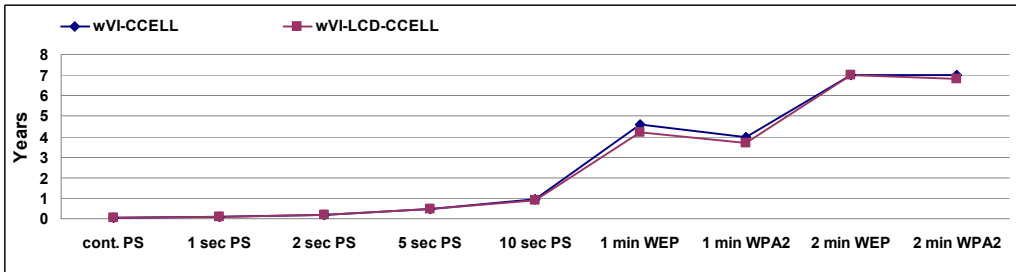

| Update Rate/Mode | 1 sec PS | 2 sec PS | 5 sec PS | 10 sec PS | 1 min WEP | 1 min WPA2 | 2 min WEP | 2 min WPA2 |
|------------------|------------|------------|------------|-------------|-----------|------------|-----------|------------|
| wTHP-CCELL | 1.6 months | 3.2 months | 7.9 months | 15.7 months | 6 years | 5 years | 7 years | 7 years |
| wTHP-LCD-CCELL | 1.6 months | 3.1 months | 7.7 months | 15.1 months | 5.5 years | 4.7 years | 7 years | 7 years |

Note 7 years is the shelf life of the battery.

Table 6.3 Individual Models: Estimated C-CELL Battery Lifetime

| Update Rate/Mode | 1 sec PS | 2 sec PS | 5 sec PS | 10 sec PS | 1 min WEP | 1 min WPA2 | 2 min WEP | 2 min WPA2 |
|--------------------|------------|------------|------------|-------------|-----------|------------|-----------|------------|
| wTP1/TP2-CCELL | 1.4 months | 2.8 months | 6.9 months | 13.6 months | 5.4 years | 4.6 years | 7 years | 7 years |
| wTP1/TP2-LCD-CCELL | 1.3 months | 2.7 months | 6.7 months | 13.2 months | 4.9 years | 4.3 years | 7 years | 7 years |

| Update Rate/Mode | cont. PS | 1 sec PS | 2 sec PS | 5 sec PS | 10 sec PS | 1 min WEP | 1 min WPA2 | 2 min WEP | 2 min WPA2 |
|------------------|------------|------------|------------|------------|------------|-----------|------------|-----------|------------|
| wTC-CCELL | 0.5 months | 1.1 months | 2.2 months | 5.3 months | 9.9 months | 2.8 years | 2.6 years | 5 years | 4.6 years |
| wTC-LCD-CCELL | 0.6 months | 1.1 months | 2.2 months | 5.2 months | 9.6 months | 2.6 years | 2.4 years | 4.6 years | 4.3 years |