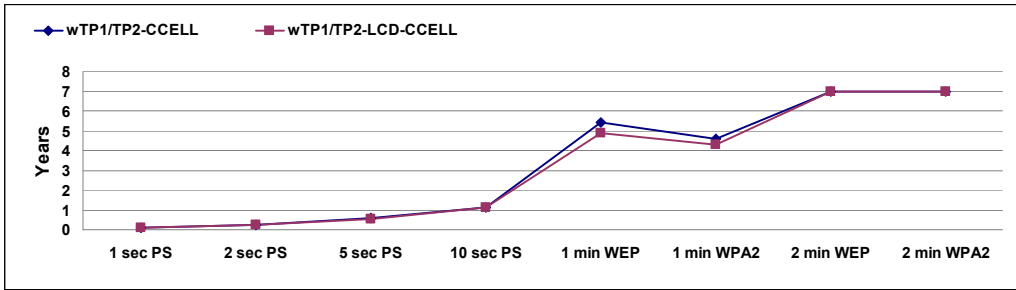

Table 6.3 Individual Models: Estimated C-CELL Battery Lifetime

Update Rate/Mode	1 sec PS	2 sec PS	5 sec PS	10 sec PS	1 min WEP	1 min WPA2	2 min WEP	2 min WPA2
wTP1/TP2-CCELL	1.4 months	2.8 months	6.9 months	13.6 months	5.4 years	4.6 years	7 years	7 years
wTP1/TP2-LCD-CCELL	1.3 months	2.7 months	6.7 months	13.2 months	4.9 years	4.3 years	7 years	7 years